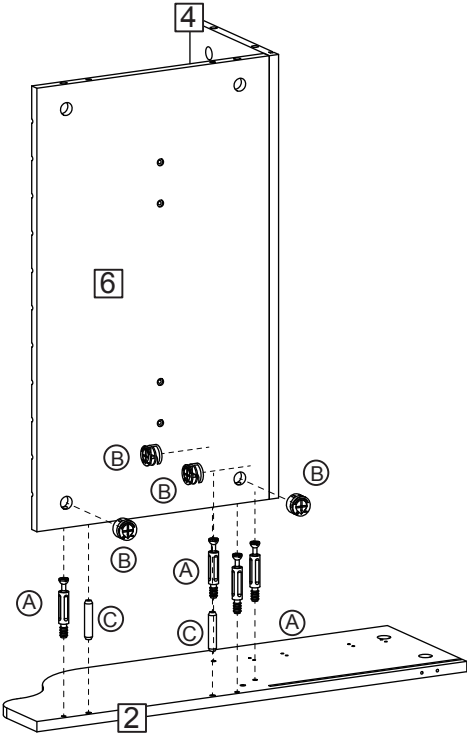

ASSEMBLY INISTRUCTIONS

BQ1082

WEIGHT CAPACITY:20lbs

① × 1pc		② × 1pc		③ × 1pc				
④ × 1pc		⑤ × 1pc		⑥ × 1pc				
⑦ × 2pcs		⑧ × 1pc		⑨ × 2pcs				
Ⓐ × 12pcs	Ⓑ × 12pcs	Ⓒ × 6pcs	Ⓓ × 4pcs	Ⓔ × 2pcs	Ⓕ × 4pcs	Ⓖ × 32pcs	Ⓗ × 4pcs	
Ⓘ × 2pcs	Ⓝ × 2pcs	Ⓚ × 1pc	Ⓛ × 2pcs	Ⓜ × 2pcs	Ⓝ × 6pcs	Ⓞ × 2pcs	Ⓟ × 2pcs	Ⓠ × 1pc

ASSEMBLY INISTRUCTIONS

STEP1

STEP2

STEP3

STEP4

ASSEMBLY INSTRUCTIONS

STEP 5

STEP 6