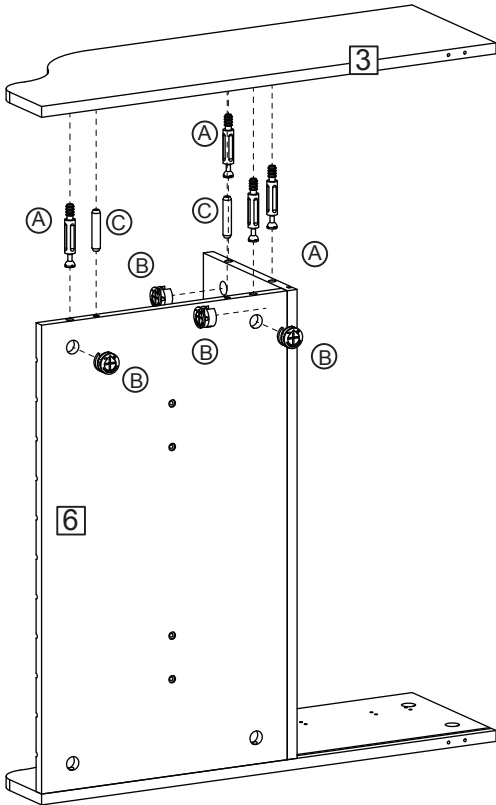

ASSEMBLY INISTRUCTIONS

BQ1082

WEIGHT CAPACITY:20lbs

① × 1pc		② × 1pc		③ × 1pc				
④ × 1pc		⑤ × 1pc		⑥ × 1pc				
⑦ × 2pcs		⑧ × 1pc		⑨ × 2pcs				
Ⓐ × 12pcs	Ⓑ × 12pcs	Ⓒ × 6pcs	Ⓓ × 4pcs	Ⓔ × 2pcs	Ⓕ × 4pcs	Ⓖ × 32pcs	Ⓗ × 4pcs	
Ⓘ × 2pcs	Ⓝ × 2pcs	Ⓚ × 1pc	Ⓛ × 2pcs	Ⓜ × 2pcs	Ⓝ × 6pcs	Ⓞ × 2pcs	Ⓟ × 2pcs	Ⓠ × 1pc

ASSEMBLY INISTRUCTIONS

STEP1

STEP2

STEP3

STEP4

ASSEMBLY INSTRUCTIONS

STEP 5

STEP 6