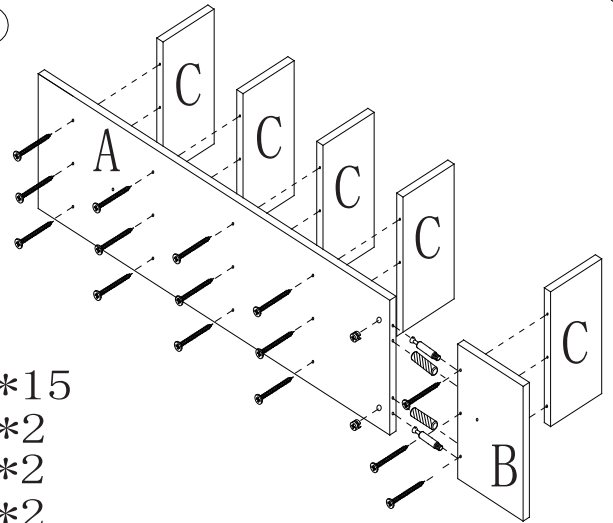

A*1

B*1

C*5

Hardware

a*17

b*2

c*1

d*2

e*2

f*2

Total Weight Capacity

30 lbs (approx. 6 lbs per shelf)

①

1

2

b

3

②

a*15

d*2

e*2

f*2

③