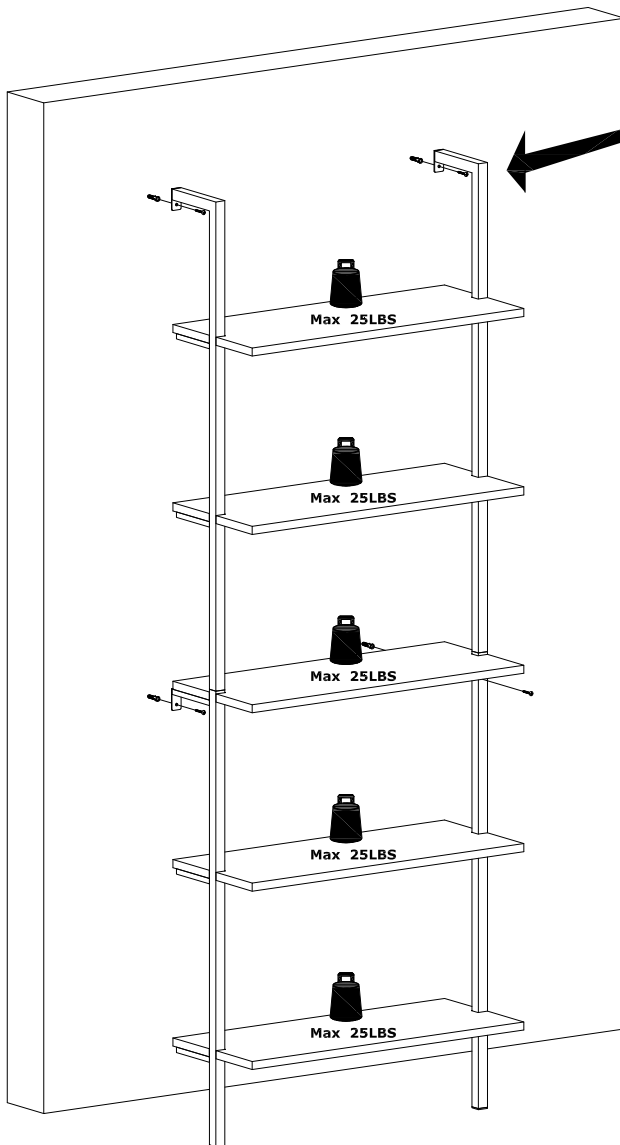

ASSEMBLY INSTRUCTION

ITEM NO. : GH22085

①	②	③		
				
5 PCS	2 PCS	2 PCS		
A	B	C	D	E
				
M6x12mm	M6x20mm	4.0x35mm	Ø6x30mm	
4 PCS	20 PCS	4 PCS	4 PCS	1 PC

3

B x 10PCS

4

D x 4PCS

C x 4PCS