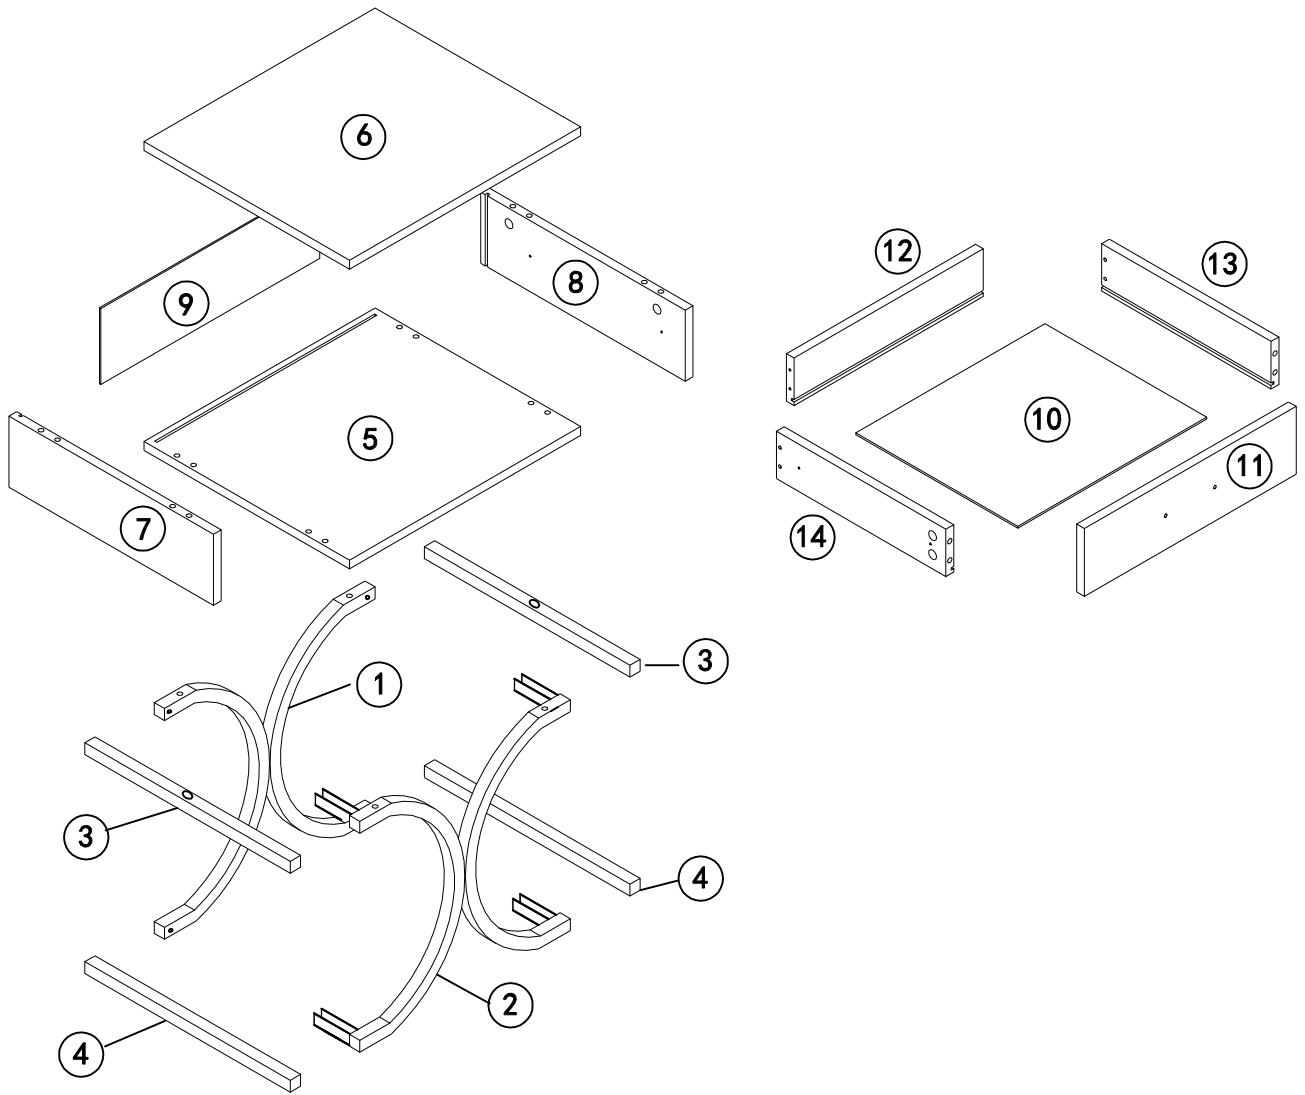

RT079WH Assembly Instructions

A	x8	B	x6	C	x4	D	x8	E	x4	F	x8
											
M6*10mm		M6*30mm		M6*40mm		φ3.5*14mm		φ4*40mm		M6*45mm	
G	x8	H	x4	I	x2	J	x8	K	x2	L	x4
											
φ15mm		M7*48mm		300*24*10mm		φ8*30mm		M4*18mm		φ22*18mm	
M	x1	N	x1								
											
55*20*4mm		103*15*8mm									

1

F	x4	D	x4	I ₁	x2
					
M6*45mm		φ3.5*14mm		300*24*10mm	

2

G	x4	J	x8
			
φ15mm		φ8*30mm	

3

H	x4	M	x1
			
M7*48mm		55*20*4mm	

4

D	x4	E	x4	F	x4	K	x2	I ₂	x2	N	x1
Ø3.5*14mm		Ø4*40mm		M6*35mm		M4*18mm		300*18*8mm		103*15*8mm	

5

G	x4
Ø15mm	

6

4/6

7

NOTE: Don't fully tighten the screws until the very end. Once you have fully assembled the table, then proceed to completely tighten all the screws.

A	x8	C	x4	M	x1
					
M6*10mm		M6*40mm		55*20*4mm	

8

B	x6	M	x1
			
M6*30mm		55*20*4mm	

9

L	x4
	
Ø22*18mm	