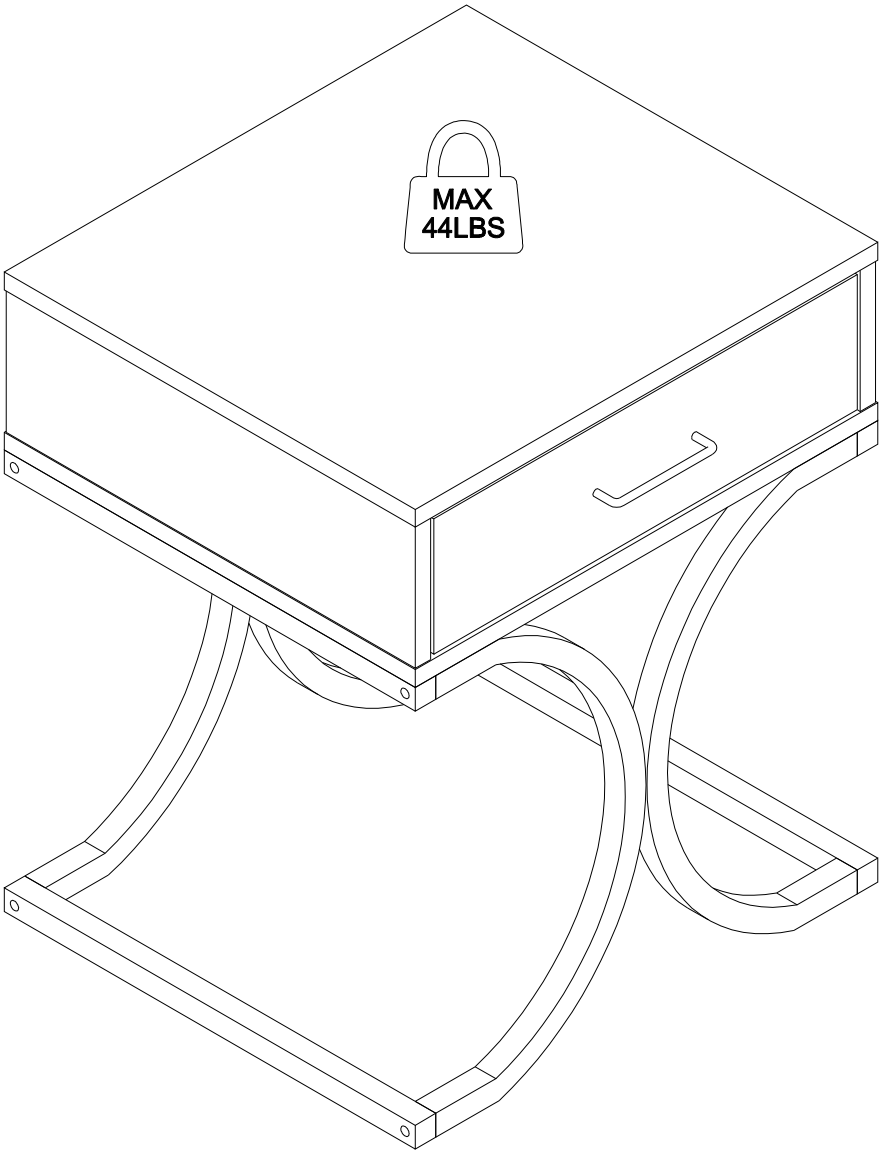

RT079WH Assembly Instructions

A	x8	B	x6	C	x4	D	x8	E	x4	F	x8
											
M6*10mm		M6*30mm		M6*40mm		φ3.5*14mm		φ4*40mm		M6*45mm	
G	x8	H	x4	I	x2	J	x8	K	x2	L	x4
											
φ15mm		M7*48mm		300*24*10mm		φ8*30mm		M4*18mm		φ22*18mm	
M	x1	N	x1								
											
55*20*4mm		103*15*8mm									

1

F	x4	D	x4	I ₁	x2
					
M6*45mm		φ3.5*14mm		300*24*10mm	

2

G	x4	J	x8
			
φ15mm		φ8*30mm	

3

H	x4	M	x1
			
M7*48mm		55*20*4mm	

4

D	x4	E	x4	F	x4	K	x2	I ₂	x2	N	x1
Ø3.5*14mm		Ø4*40mm		M6*35mm		M4*18mm		300*18*8mm		103*15*8mm	

5

G	x4
Ø15mm	

6

4/6

7

NOTE: Don't fully tighten the screws until the very end. Once you have fully assembled the table, then proceed to completely tighten all the screws.

A	x8	C	x4	M	x1
					
M6*10mm		M6*40mm		55*20*4mm	

8

B	x6	M	x1
			
M6*30mm		55*20*4mm	

9

L	x4
	
Ø22*18mm	