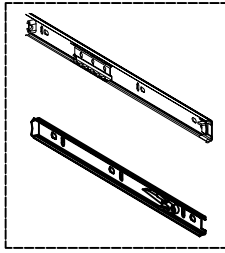

RT079WH Assembly Instructions

A	x8	B	x6	C	x4	D	x8	E	x4	F	x8
											
M6*10mm		M6*30mm		M6*40mm		φ3.5*14mm		φ4*40mm		M6*45mm	
G	x8	H	x4	I	x2	J	x8	K	x2	L	x4
											
φ15mm		M7*48mm		300*24*10mm		φ8*30mm		M4*18mm		φ22*18mm	
M	x1	N	x1								
											
55*20*4mm		103*15*8mm									

1

F	x4	D	x4	I ₁	x2
					
M6*45mm		φ3.5*14mm		300*24*10mm	

2

G	x4	J	x8
			
φ15mm		φ8*30mm	

3

H	x4	M	x1
			
M7*48mm		55*20*4mm	

4

D	x4	E	x4	F	x4	K	x2	I ₂	x2	N	x1
Ø3.5*14mm		Ø4*40mm		M6*35mm		M4*18mm		300*18*8mm		103*15*8mm	

5

G	x4
Ø15mm	

6

4/6

7

NOTE: Don't fully tighten the screws until the very end. Once you have fully assembled the table, then proceed to completely tighten all the screws.

A	x8	C	x4	M	x1
					
M6*10mm		M6*40mm		55*20*4mm	

8

B	x6	M	x1
			
M6*30mm		55*20*4mm	

9

L	x4
	
Ø22*18mm	